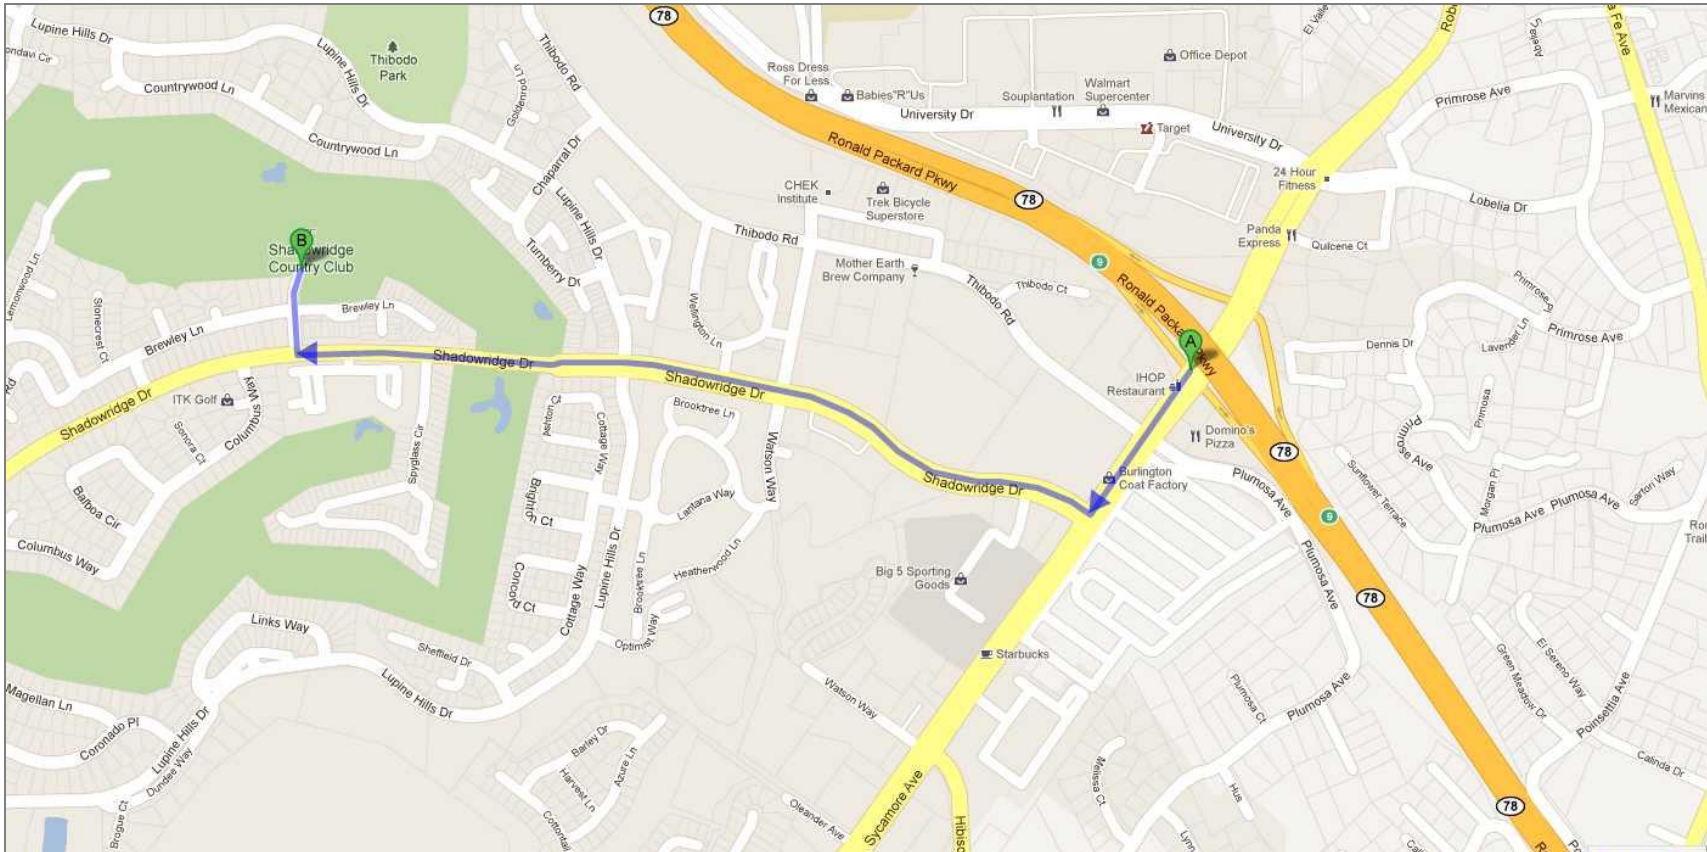

**Map to the Sixty-Ninth US Marine Corps Women's Reserve Anniversary Luncheon  
Shadowridge Country Club, 1980 Gateway Drive, Vista Ca 92081**

**From Interstate 5:** Take the CA Highway 78 Exit (**east**) to Sycamore Drive (about 9 miles) and turn right (south). At the second intersection (0.2 miles), turn right on Shadowridge Drive and proceed 0.8 miles. Turn right on Gateway Drive and park near the club house.

**From Interstate 15:** Take the CA Highway 78 Exit (**west**) to Sycamore Drive (about 8 miles) and turn left (south). At the second intersection (0.2 miles), turn right on Shadowridge Drive and proceed 0.8 miles. Turn right on Gateway Drive and park near the club house.